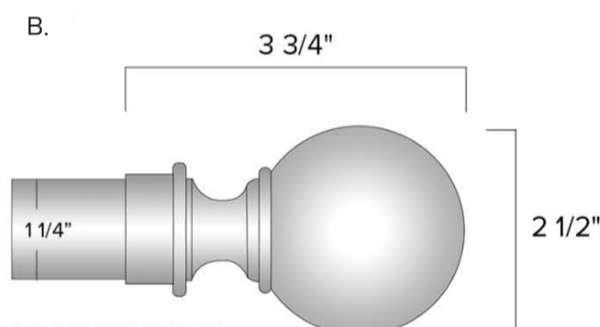

SHOWN IN VINTAGE GOLD - ALSO
AVAILABLE IN CLASSIC, MATTE, AND
ARTISAN FINISHES

BRACKETS AND RINGS ARE SHOWN IN
STANDARD PROJECTIONS AND SIZES -- CUSTOM
PROJECTIONS ARE AVAILABLE

CROWN

T 601.924.0669
TF 866.922.7056 F 601.460.4736
CROWNROD.COM

FINIAL

MARSEILLE

#7E51
FITS 7/8"

MARSEILLE

#1E51
FITS 1 1/4"

RING DEDUCTION 1 1/2"

RING DEDUCTION 2"