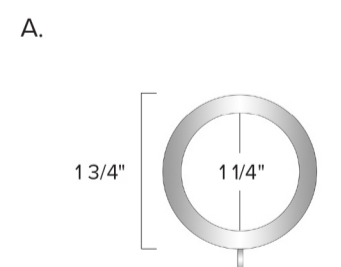

SHOWN IN VINTAGE GOLD - ALSO
AVAILABLE IN CLASSIC, MATTE, AND
ARTISAN FINISHES

BRACKETS AND RINGS ARE SHOWN IN
STANDARD PROJECTIONS AND SIZES -- CUSTOM
PROJECTIONS ARE AVAILABLE

CROWN

T 601.924.0669
TF 866.922.7056 F 601.460.4736
CROWNROD.COM

FINIAL

MARSEILLE

#7E51
FITS 7/8"

MARSEILLE

#1E51
FITS 1 1/4"

RING DEDUCTION 1 1/2"

RING DEDUCTION 2"