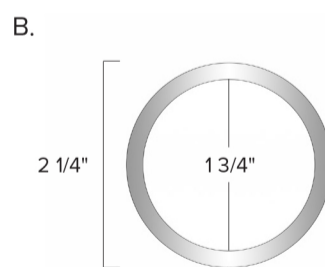

SHOWN IN VINTAGE GOLD - ALSO
AVAILABLE IN CLASSIC, MATTE, AND
ARTISAN FINISHES

BRACKETS AND RINGS ARE SHOWN IN
STANDARD PROJECTIONS AND SIZES -- CUSTOM
PROJECTIONS ARE AVAILABLE

CROWN

T 601.924.0669
TF 866.922.7056 F 601.460.4736
CROWNROD.COM

FINIAL

MARSEILLE

#7E51
FITS 7/8"

MARSEILLE

#1E51
FITS 1 1/4"

RING DEDUCTION 1 1/2"

RING DEDUCTION 2"