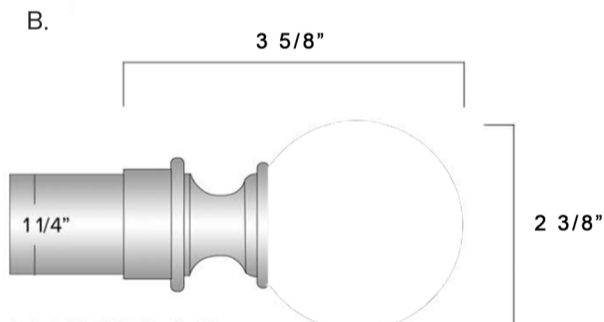

# CROWN

T 601.924.0669  
TF 866.922.7056 F 601.460.4736  
CROWNROD.COM

## FINIAL

MARSEILLE

FITS 7/8"

MARSEILLE

FITS 1 1/4"

RING DEDUCTION 1 1/2"

RING DEDUCTION 2"