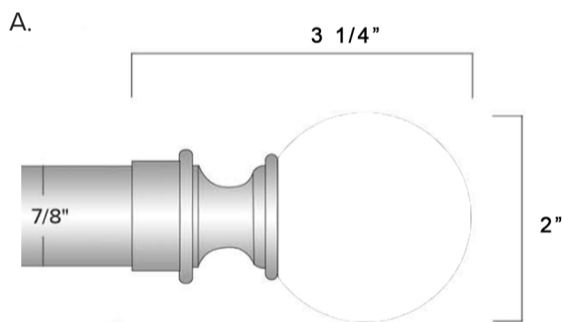

## BRACKET

A. 7B3.5

B. 1B3.5

## FINIAL

MARSEILLE

FITS 7/8"

MARSEILLE

FITS 1 1/4"

RING DEDUCTION 1 1/2"

RING DEDUCTION 2"