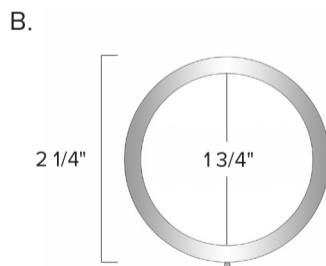

## FINIAL

MARSEILLE

FITS 7/8"

MARSEILLE

FITS 1 1/4"

RING DEDUCTION 1 1/2"

RING DEDUCTION 2"