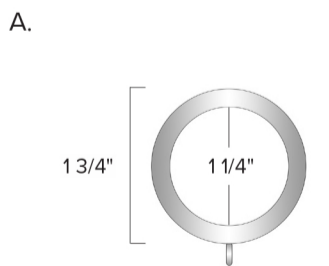

## FINIAL

MARSEILLE

FITS 7/8"

MARSEILLE

FITS 1 1/4"

RING DEDUCTION 1 1/2"

RING DEDUCTION 2"