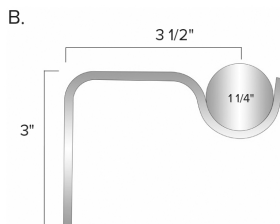

BISEAU

MODERNO COLLECTION

CROWN

T 601.924.0669
TF 866.922.7056 F 601.460.4736
CROWNROD.COM

FINIAL

RING

BISEAU

MODERNO COLLECTION

BRACKETS AND RINGS ARE SHOWN IN STANDARD PROJECTIONS AND SIZES -- CUSTOM PROJECTIONS ARE AVAILABLE

CROWN

T 601.924.0669
TF 866.922.7056 F 601.460.4736
CROWNROD.COM