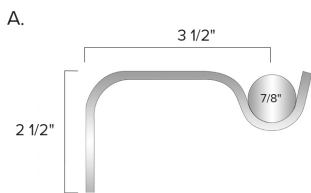

RING

BISEAU

MODERNO COLLECTION

FINIAL

- A. 7E55
- B. 1E55

RING

- A. 7R
- B. 1R

BRACKET

- A. 7B3.5
- B. 1B3.5

FINISHES

SHOWN IN VINTAGE GOLD - ALSO AVAILABLE IN CLASSIC, MATTE, AND ARTISAN FINISHES

BRACKETS AND RINGS ARE SHOWN IN STANDARD PROJECTIONS AND SIZES -- CUSTOM PROJECTIONS ARE AVAILABLE

CROWN

T 601.924.0669
TF 866.922.7056 F 601.460.4736
CROWNROD.COM