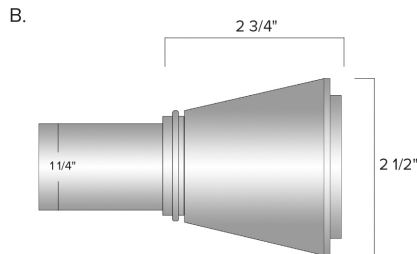

BISEAU

MODERNO COLLECTION

CROWN

T 601.924.0669
TF 866.922.7056 F 601.460.4736
CROWNROD.COM

FINIAL

RING

BISEAU

MODERNO COLLECTION

FINIAL

- A. 7E55
- B. 1E55

RING

- A. 7R
- B. 1R

BRACKET

- A. 7B3.5
- B. 1B3.5

FINISHES

SHOWN IN VINTAGE GOLD - ALSO AVAILABLE IN CLASSIC, MATTE, AND ARTISAN FINISHES

BRACKETS AND RINGS ARE SHOWN IN STANDARD PROJECTIONS AND SIZES -- CUSTOM PROJECTIONS ARE AVAILABLE

CROWN

T 601.924.0669
TF 866.922.7056 F 601.460.4736
CROWNROD.COM