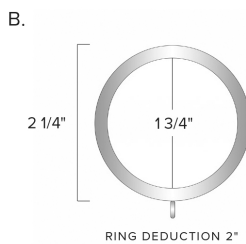

RING

BISEAU

MODERNO COLLECTION

FINIAL

- A. 7E55
- B. 1E55

RING

- A. 7R
- B. 1R

BRACKET

- A. 7B3.5
- B. 1B3.5

FINISHES

SHOWN IN VINTAGE GOLD - ALSO AVAILABLE IN CLASSIC, MATTE, AND ARTISAN FINISHES

BRACKETS AND RINGS ARE SHOWN IN STANDARD PROJECTIONS AND SIZES -- CUSTOM PROJECTIONS ARE AVAILABLE

CROWN

T 601.924.0669
TF 866.922.7056 F 601.460.4736
CROWNROD.COM