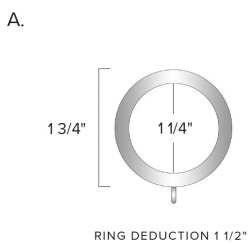

BISEAU

MODERNO COLLECTION

CROWN

T 601.924.0669
TF 866.922.7056 F 601.460.4736
CROWNROD.COM

FINIAL

RING

BISEAU

MODERNO COLLECTION

FINIAL

- A. 7E55
- B. 1E55

RING

- A. 7R
- B. 1R

BRACKET

- A. 7B3.5
- B. 1B3.5

FINISHES

SHOWN IN VINTAGE GOLD - ALSO AVAILABLE IN CLASSIC, MATTE, AND ARTISAN FINISHES

BRACKETS AND RINGS ARE SHOWN IN STANDARD PROJECTIONS AND SIZES -- CUSTOM PROJECTIONS ARE AVAILABLE

CROWN

T 601.924.0669
TF 866.922.7056 F 601.460.4736
CROWNROD.COM