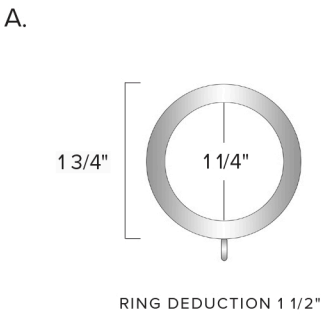

SEMPIONE

MODERNO COLLECTION

CROWN

T 601.924.0669
TF 866.922.7056 F 601.460.4736
CROWNROD.COM

FINIAL

RING

SEMPIONE

MODERNO COLLECTION

FINIAL

A. 7E56

B. 1E56

RING

A. 7R

B. 1R

BRACKET

A. 7B3.5

B. 1B3.5

FINISHES

SHOWN IN VINTAGE GOLD - ALSO AVAILABLE IN CLASSIC, MATTE, AND ARTISAN FINISHES

BRACKETS AND RINGS ARE SHOWN IN STANDARD PROJECTIONS AND SIZES -- CUSTOM PROJECTIONS ARE AVAILABLE

CROWN

T 601.924.0669
TF 866.922.7056 F 601.460.4736
CROWNROD.COM